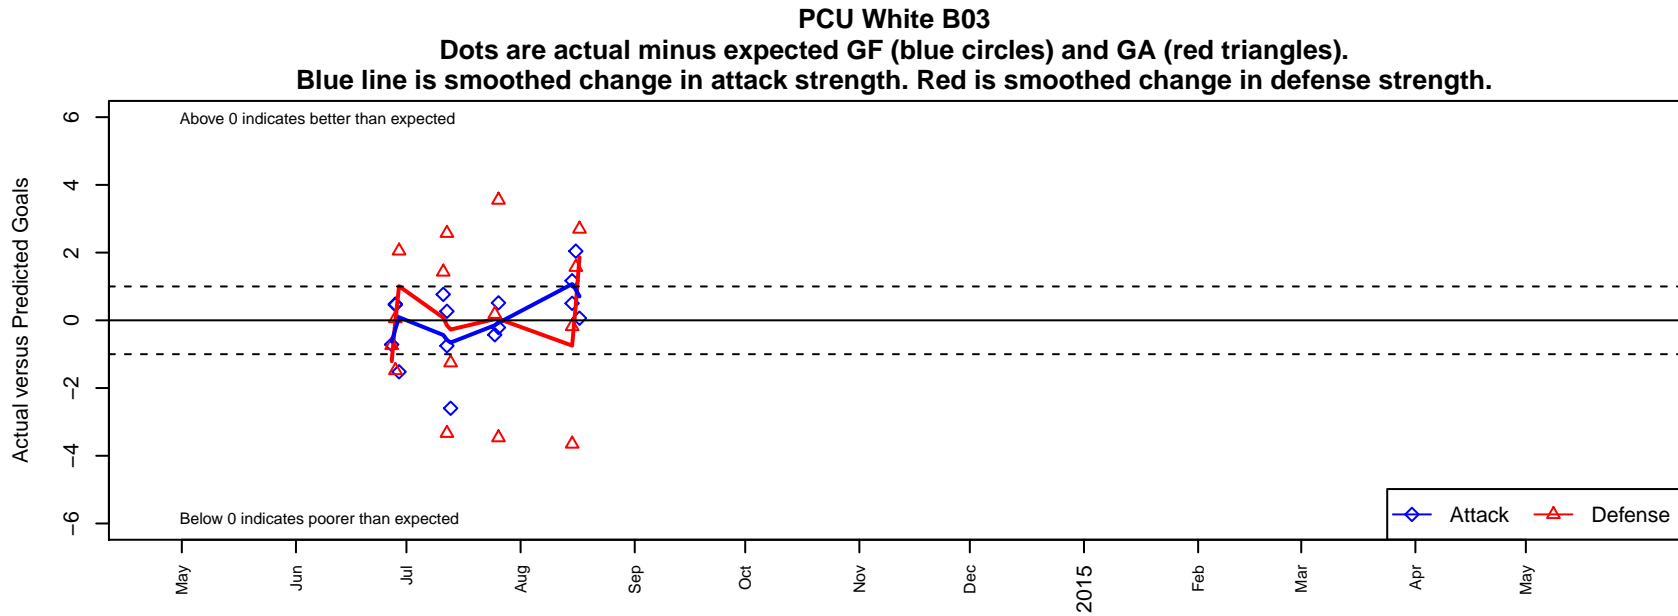

**attack and defense variance (black dot)
relative to other teams
and top 10 in region**

**attack and defense rating
relative to others at age
and all opponents in last 13 months**

**attack and defense rating
relative to others at age
and all opponents in last 13 months**

PCU White B03

Portland City United SC
Portland, OR
B03 total strength=176
attack=0.23 defense=0.06

alt names used:
PCU U11 03B White
PCU B03 White
PCU U11 BOYS – WHITE (OR)
PCU U11 BOYS – WHITE

Venues played:
2014 Clash At the Border Silver/Bronze/Copper
2014 PCU Summer Classic U11 Silver
2014 Oswego Nike Cup Silver/Bronze U11
2014 Mt Hood Challenge U11