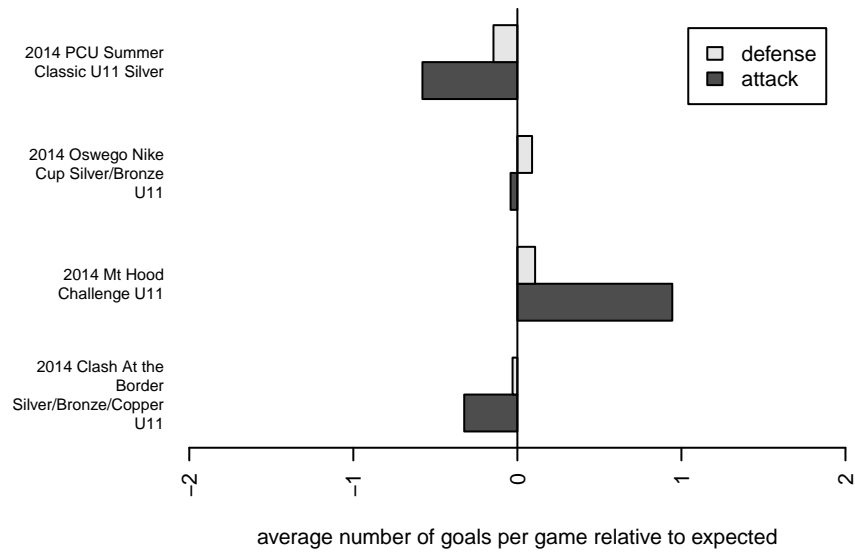

# PCU White B03

Portland City United SC  
 Portland, OR  
 B03 total strength=176  
 attack=0.23 defense=0.06

alt names used:  
 PCU U11 03B White  
 PCU B03 White  
 PCU U11 BOYS – WHITE (OR)  
 PCU U11 BOYS – WHITE

Venues played:  
 2014 Clash At the Border Silver/Bronze/Copper  
 2014 PCU Summer Classic U11 Silver  
 2014 Oswego Nike Cup Silver/Bronze U11  
 2014 Mt Hood Challenge U11

**attack and defense variance (black dot)  
relative to other teams  
and top 10 in region**

**attack and defense rating  
relative to others at age  
and all opponents in last 13 months**

**attack and defense rating  
relative to others at age  
and all opponents in last 13 months**

**Performance relative to 13 month average**

**Performance relative to 13 month average**

Distribution of opponents  
 Red = Lose zone, Blue = Win zone, Green = Even  
 Black line separates win/lose zones

lot. A=Neither has attack advantage, B=Opponent has both attack and defense advantage, C=Opponent has both attack and defense disadvantage, D=Both have